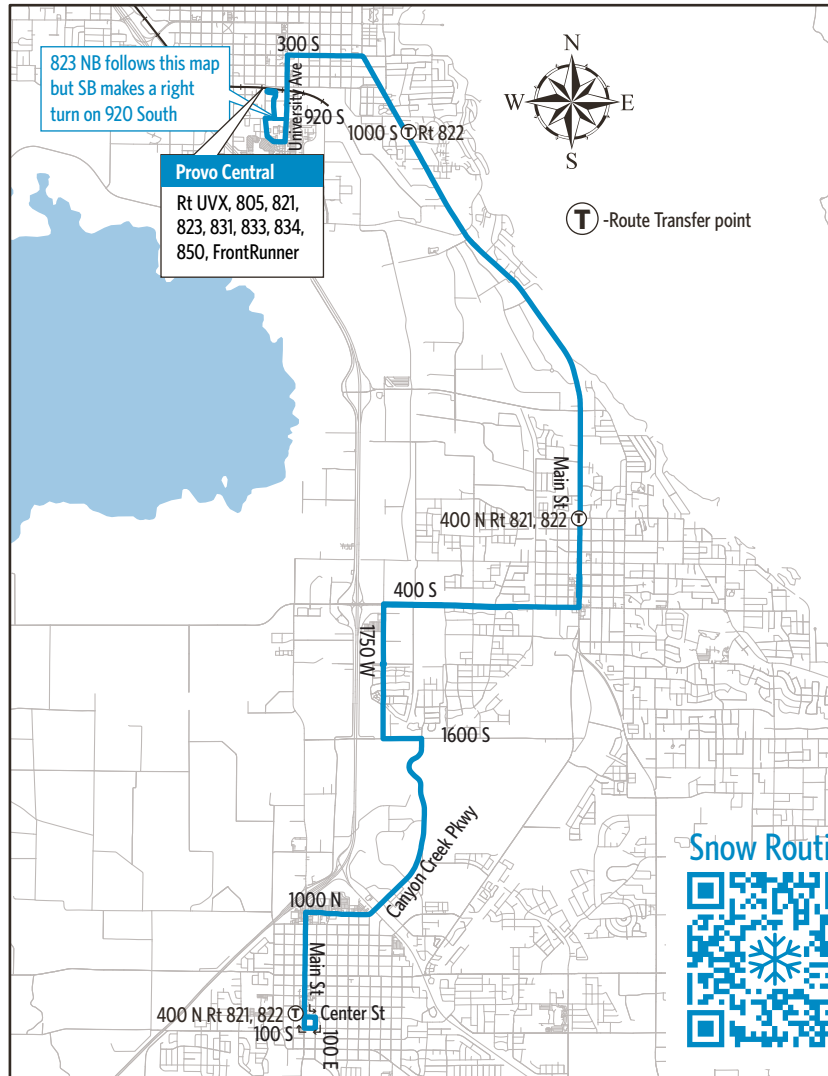

## Route 823-Spanish Fork, Springville, Provo Station